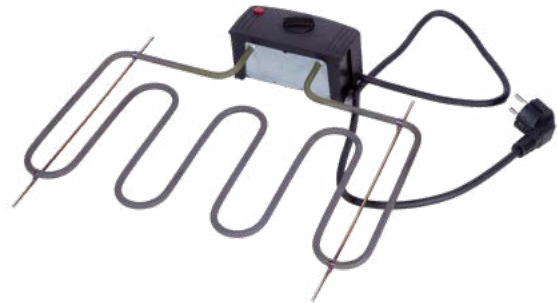

ELECTRICAL RESISTOR FOR SMOKER

The resistor for electric smokers with an output of 2000 W is designed for slow, flameless combustion of sawdust. It is placed inside the smoker and makes it possible to start the sawdust easily and quickly. Never leave the smoker unattended when it is in operation.

Sku. 150250105 2000 W 3 700393 987038

BEECH SAWDUST FOR SMOKING

UKAL

Beech sawdust is widely recognised as the most widely used sawdust for smoking food, particularly for products such as salmon, duck breast and filet mignon. Its characteristics make it ideal for cold smoking meat and fish. Beech sawdust is mainly used for cold smoking meat and fish. Common products smoked with this sawdust include salmon, magret and filet mignon. The grain size of beech sawdust varies between 0.5 mm and 8 mm. This ensures optimum combustion and the right amount of smoke for slow, even smoking, guaranteeing authentic flavour and a delicate aroma for your food.

Sku. 150250107 1 kg 3 700393 986970