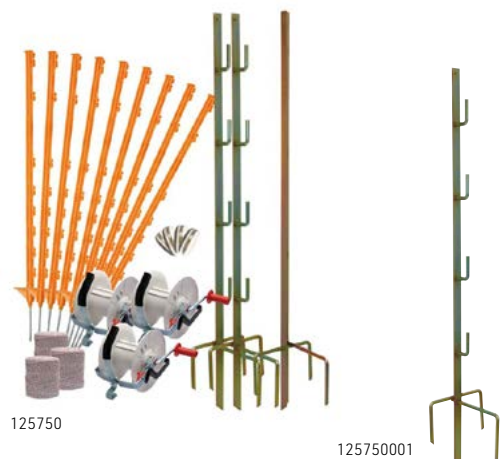

Sku. 125750

500m

Sku. 125750001

End/corner system post 120 cm

WATCH OUR VIDEO ON YOUTUBE