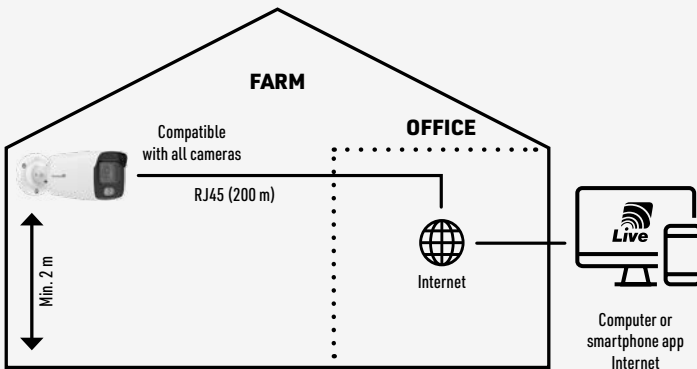

WIRELESS KIT 4 CAMERAS

Kit contains:

- NVR recorder
- 4 Vision Colour cameras
- 2 Vision bridges

Sku. HORKIT100250

TYPICAL INSTALLATIONS

1 CONNECTION TO THE FARM BY RJ45 CABLE

2 CONNECTION TO THE FARM VIA AN NVR BOX