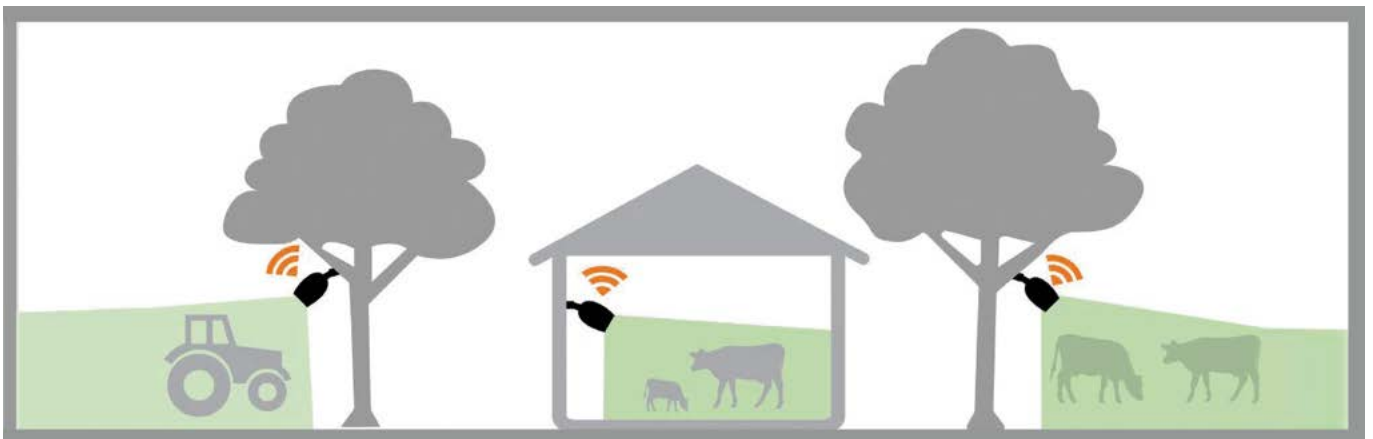

Sku. LUD1115 Farm Cam Mobility S 4G

Sku. LUD1091 Luda SolarCharger FCM