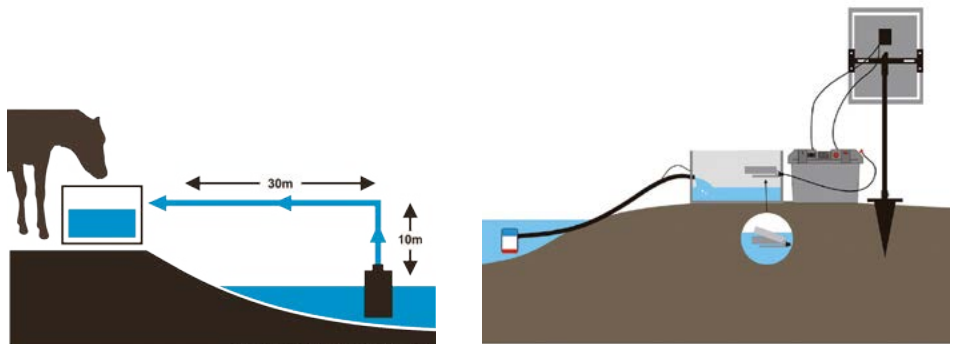

FIND OUR VIDEO ON YOUTUBE