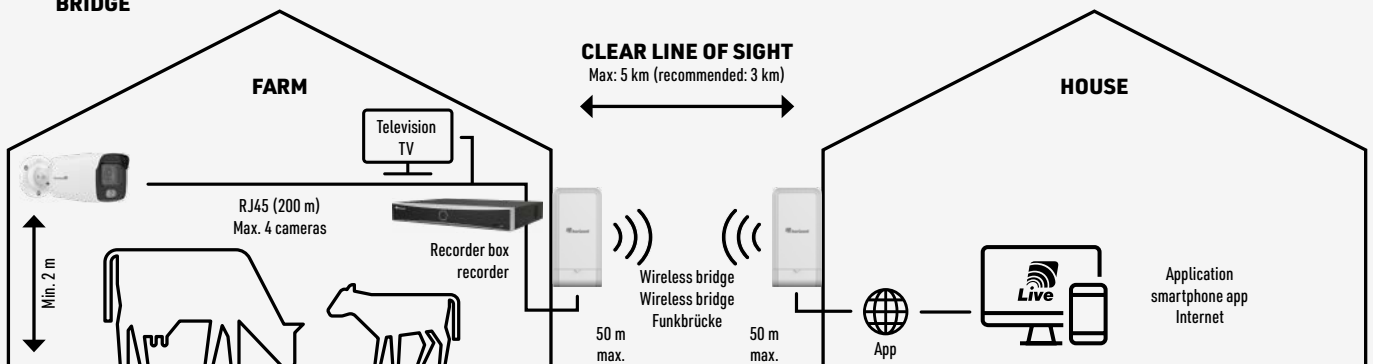

NEW

WALL MOUNTING

To mount the Vision 360° camera vertically on a wall. Made of polycarbonate for excellent thermal resistance and mechanical strength. For indoor or outdoor use. The RJ45 and power cables pass inside the mounting.

3 CONNECTION TO THE FARM VIA A WIRELESS BRIDGE

MEADOW PUMP KIT WITH SOLAR PANEL 60 W

Hotline
Electric Fencing

The complete meadow pump kit allows you to supply water to your pasture tank, avoiding water contamination by animal excrements but also stopping erosion of river and stream banks by cattle. An easy, reliable and autonomous way to provide water to livestock when watercourses are fenced off. This maintains water quality at a high level and preserves the healthy growth of local flora and fauna.