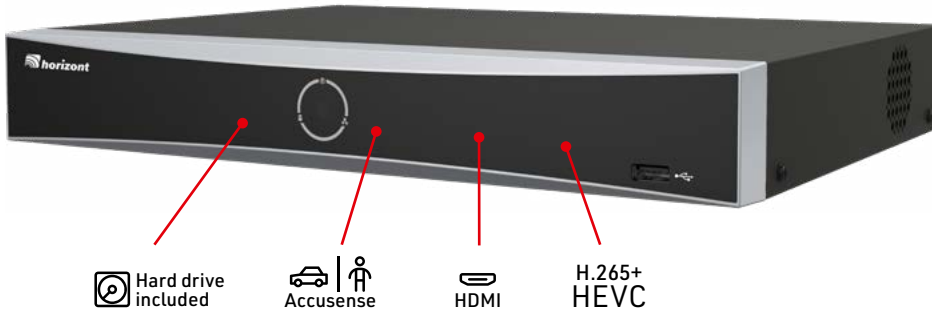

Hard drive included

Accusense

HDMI

H.265+ HEVC