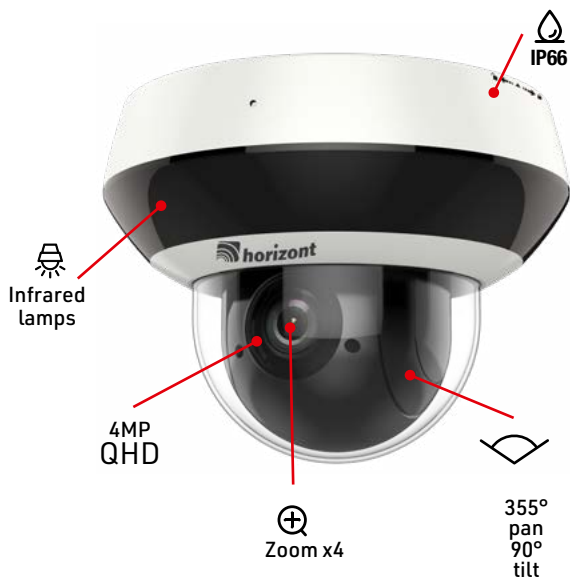

Système DORI

180 m	71 m	36 m	18 m
Detect	Observe	Recognise	Identify

Système DORI

53 m	23 m	11 m	2 m
Detect	Observe	Recognise	Identify

NEW

VISION 360° CAMERA 360°

Security camera for protecting and securing premises (industrial buildings, warehouses, farm buildings, etc.). It provides extensive coverage and a zoom function for more detailed images. Users can see what is happening **from any angle**, in the smallest detail, at any time.

Specification:

- Use in standalone mode or with the compatible recorder
- PoE /12V DC
- Micro SD card up to 256 GB optional
- Infrared projector 20 m
- Resolution: 4 megapixels 2560 x 440
- Built-in microphone
- Control with the Horizont-Live app (for iOS or Android)
- 0 to 355° pan
- 0 to 90° tilt
- Optical zoom x 4 (digital x 16)
- This kit contains: the camera and the mounting screws