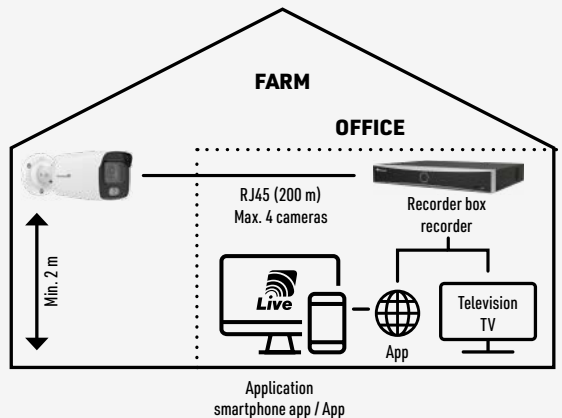

- NVR recorder
- Vision Colour camera

Sku. HORKIT100100

NEW

WIRELESS KIT 1 CAMERA

Kit contains:

- NVR recorder
- Vision Colour camera
- 2 Vision bridges

Sku. HORKIT100200

NEW

WIRELESS KIT 4 CAMERAS

Kit contains:

- NVR recorder
- 4 Vision Colour cameras
- 2 Vision bridges

Sku. HORKIT100250

TYPICAL INSTALLATIONS

1 CONNECTION TO THE FARM BY RJ45 CABLE

2 CONNECTION TO THE FARM VIA AN NVR BOX

ADDITIONAL ACCESSORIES

NEW

MICROSDXC MEMORY CARD

- Directly compatible with the cameras
- Operating temperature: 0 to 70°C
- Micro-SD to SD adapter supplied

Sku. HOR100142

64 GB

NEW

6-PORT SWITCH